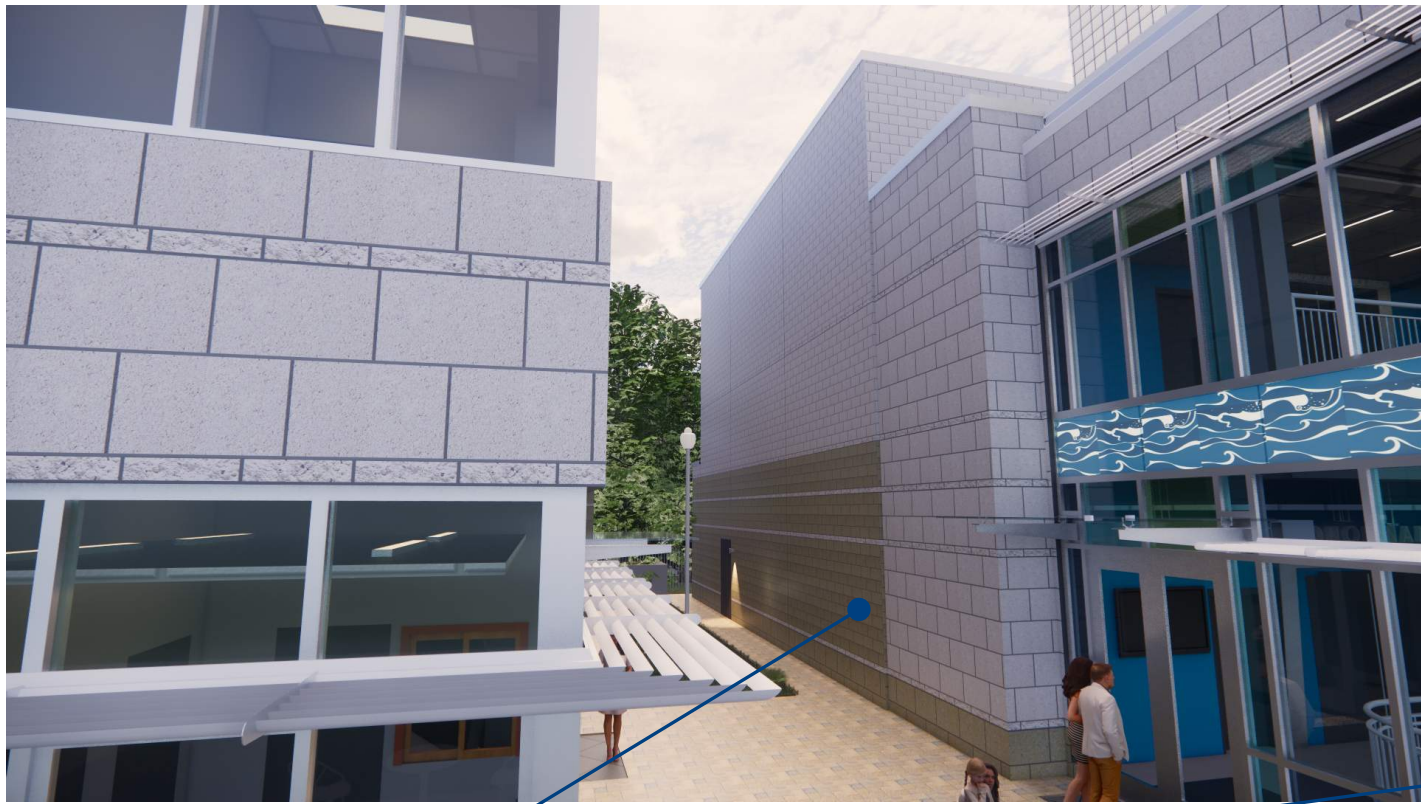

**STREET VIEW 1**

**AERIAL VIEW 2**

**STREET VIEW 3**

**STREET VIEW 4**

**GROUND FACE  
BUFF COLOR  
MASONRY**

**16" x 24" GROUND FACE  
WHITE MASONRY**

**SEA GLASS INSPIRED  
COLORED GLASS**

**MATERIALS**

**SIMILAR TO STONE  
ON RB CITY HALL**

**AERIAL VIEW 5 - REAR**

**ALLOWABLE MASSING**

**AERIAL VIEW 6 - REAR**