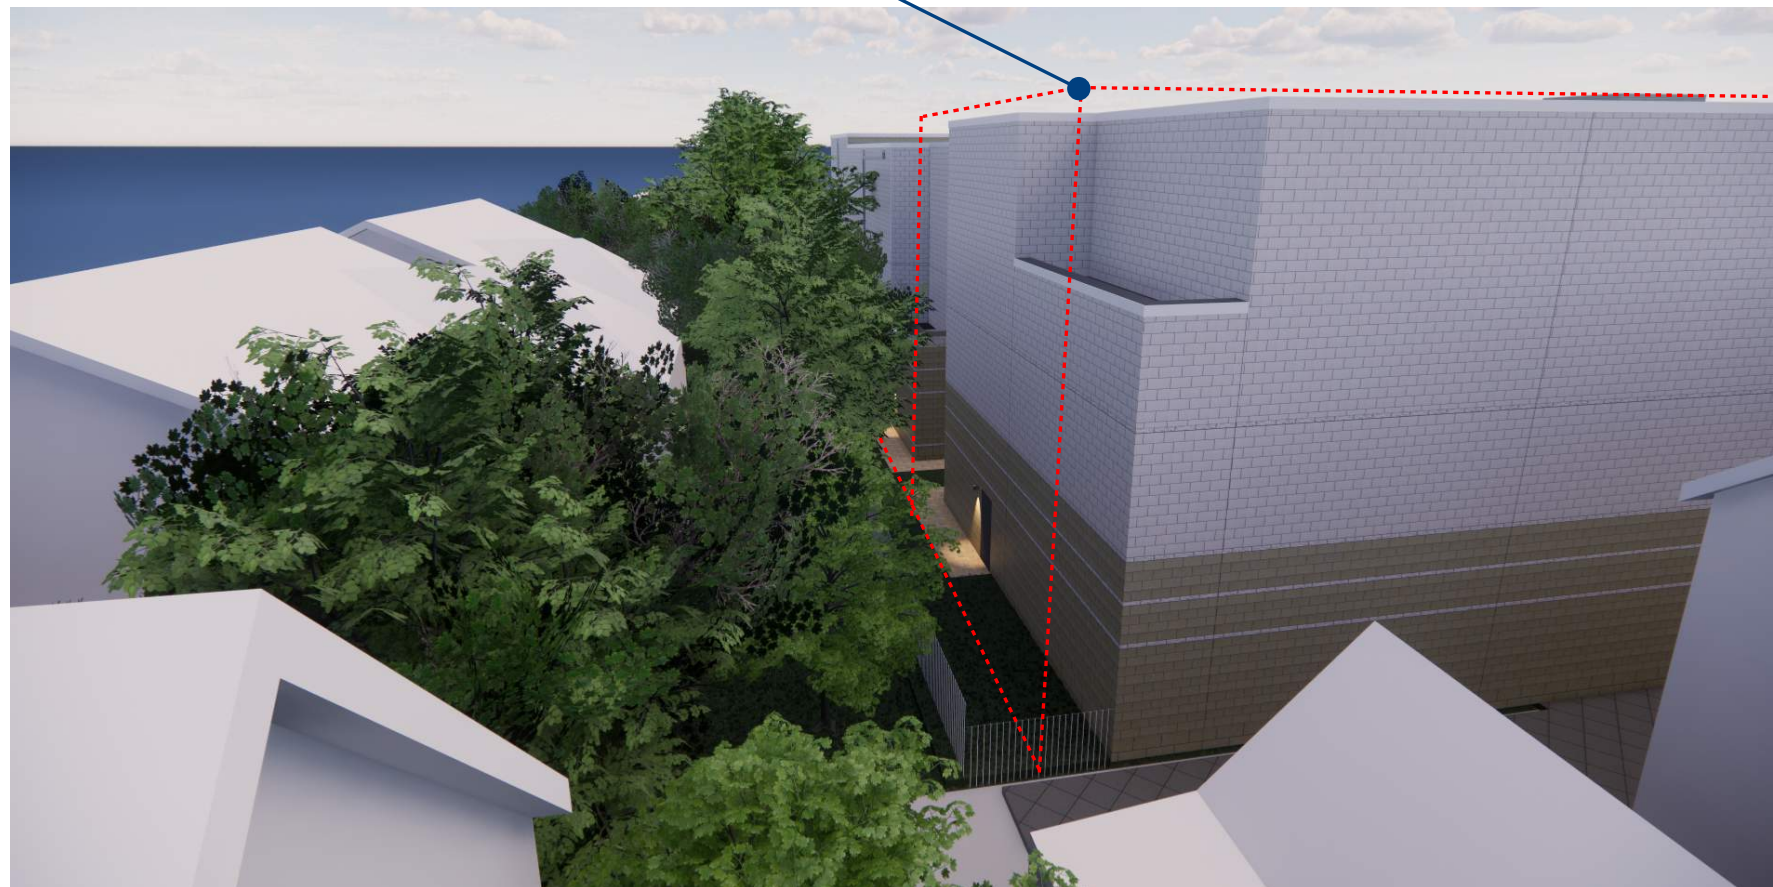

**STREET VIEW 1**

**AERIAL VIEW 2**

**STREET VIEW 3**

**STREET VIEW 4**

**GROUND FACE  
BUFF COLOR  
MASONRY**

**16" x 24" GROUND FACE  
WHITE MASONRY**

**SEA GLASS INSPIRED  
COLORED GLASS**

**MATERIALS**

**SIMILAR TO STONE  
ON RB CITY HALL**

**AERIAL VIEW 5 - REAR**

**ALLOWABLE MASSING**

**AERIAL VIEW 6 - REAR**